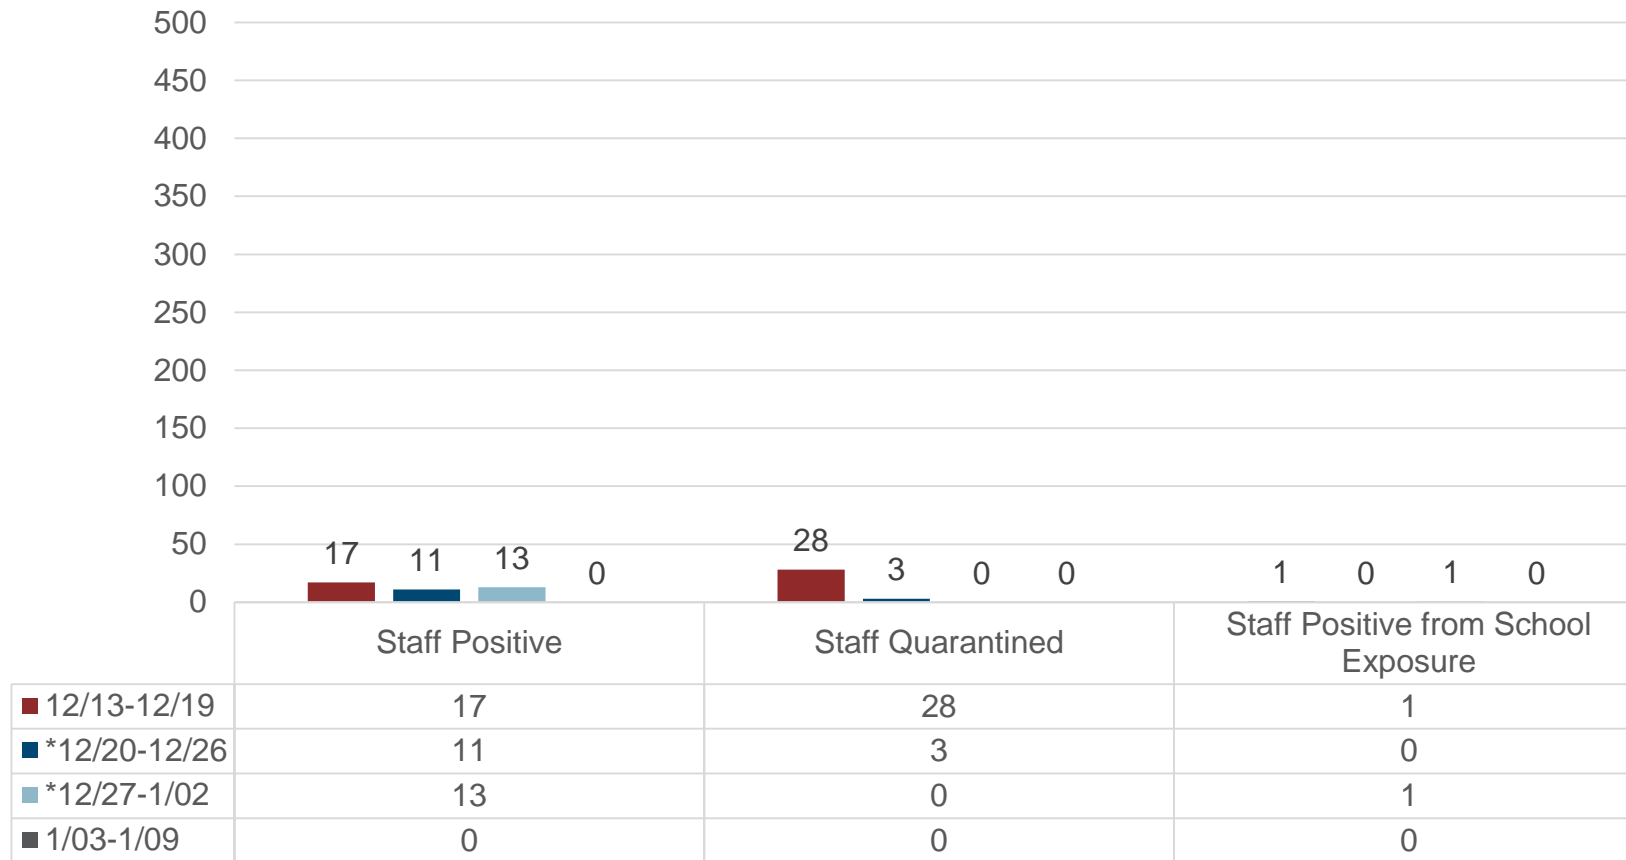

Staff Health Metrics

Staff Quarantined or Testing Positive, 12/13/21 - 1/9/22*

*Weeks of Semester Break include only cases related to school sport teams

Stafford County Public Schools

Inspire | Empower | Excel

Student Health Metrics

Students Quarantined or Testing Positive, 12/13/21 – 1/9/22*

*Weeks of Semester Break include only cases related to school sport teams

As of September 1, 2021 SCPS enrollment is 29,792.