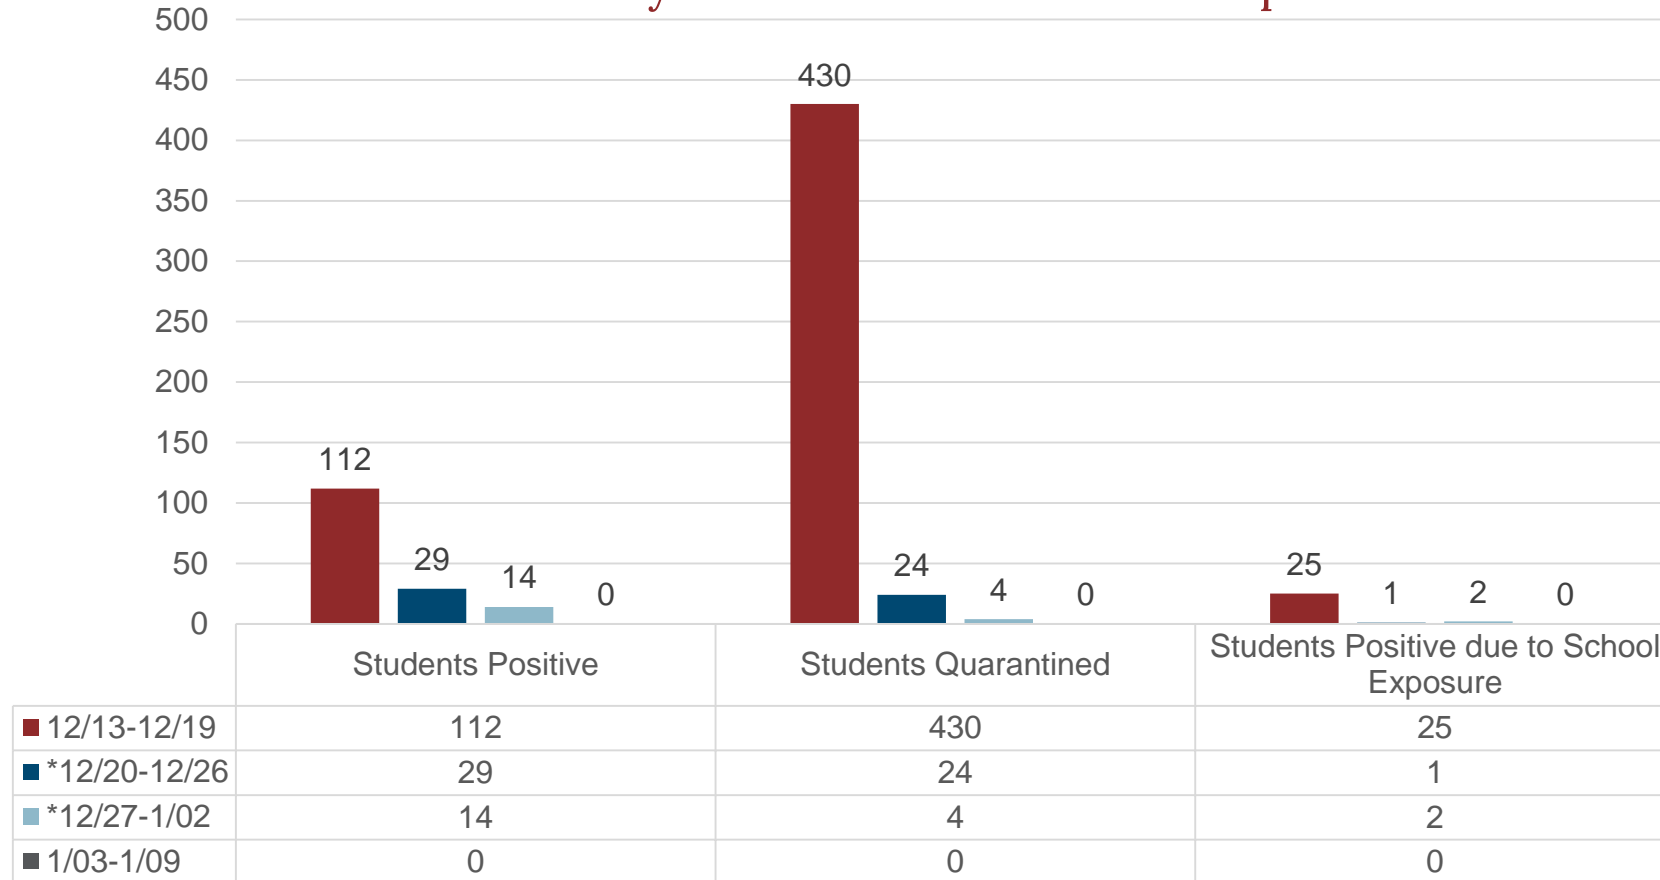

Staff Health Metrics

Staff Quarantined or Testing Positive, 12/13/21 - 1/9/22*

*Weeks of Semester Break include only cases related to school sport teams

Stafford County Public Schools

Inspire | Empower | Excel

Student Health Metrics

Students Quarantined or Testing Positive, 12/13/21 – 1/9/22*

*Weeks of Semester Break include only cases related to school sport teams

As of September 1, 2021 SCPS enrollment is 29,792.